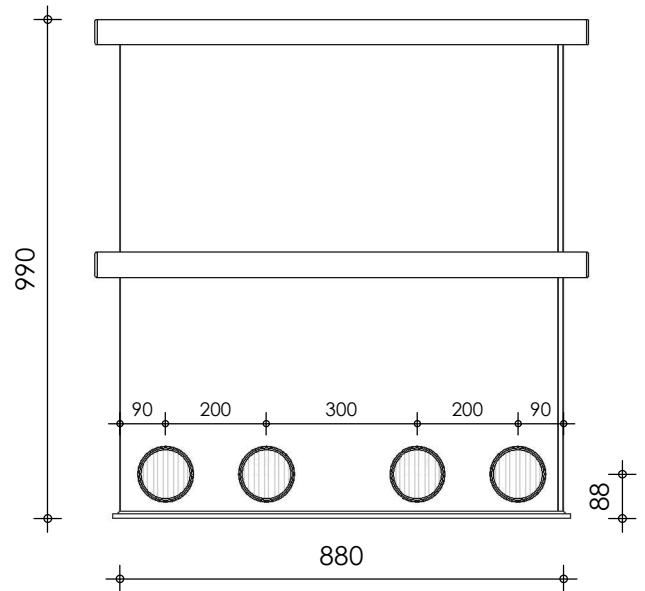

Front view

Right-side view

Rear view

Left-side view

8mm slots

Max flow 40 m³
Space for helix 350 L

Top view

description:
BK90 - Bio chamber

scale :
1 : 15

date/version :
v.3