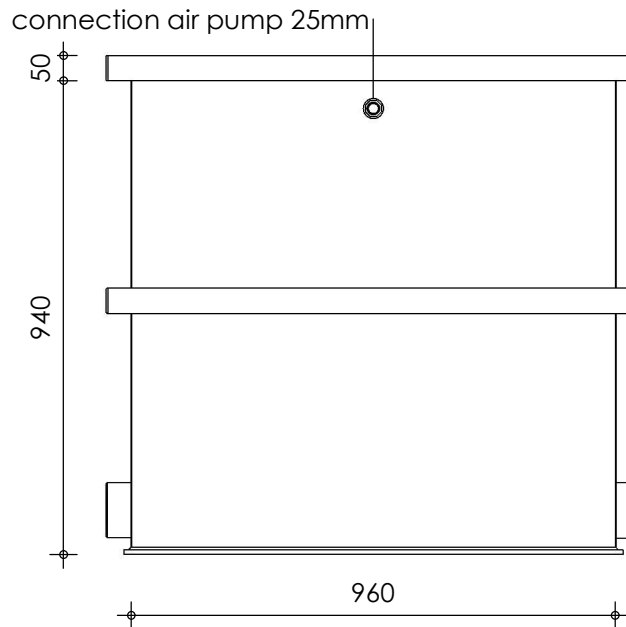

Front view

Right-side view

Rear view

Left-side view

8mm slots

Max flow 40 m³
Space for helix 350 L

Top view

description:
BK90 - Bio chamber

scale :
1 : 15

date/version :
v.3