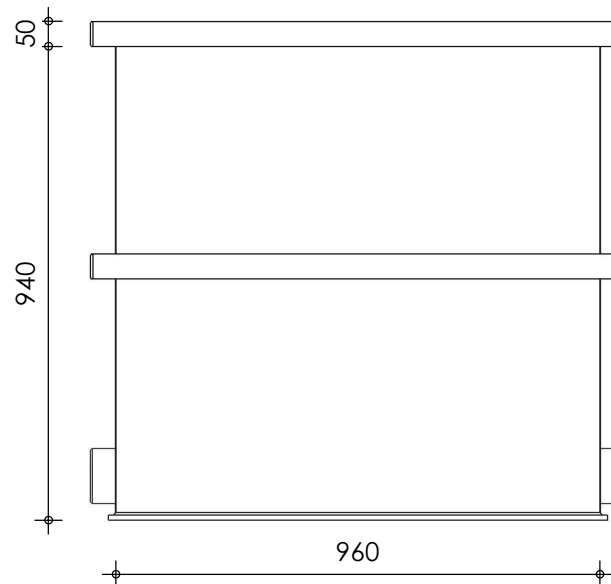

Front view

Right-side view

Rear view

Left-side view

8mm slots

Max flow 40 m³
Space for helix 350 L

Top view

description:
BK90 - Bio chamber

scale :
1 : 15

date/version :
v.3