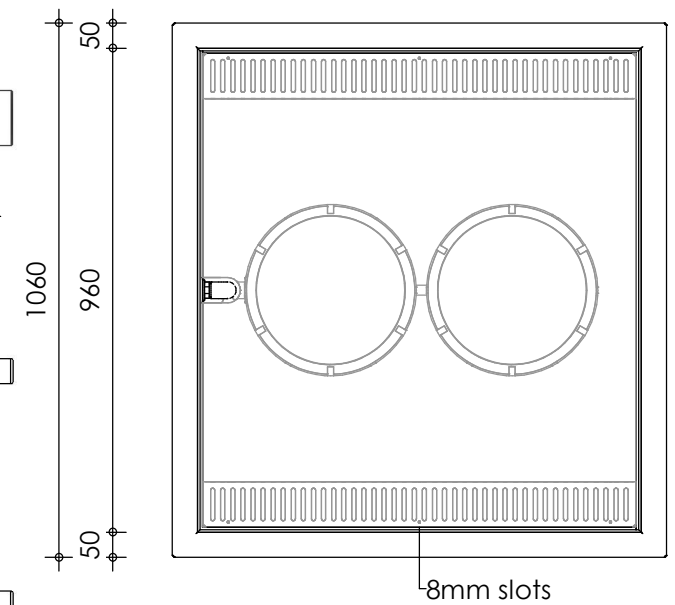

Front view

Right-side view

Rear view

Left-side view

8mm slots

Max flow 40 m³
Space for helix 350 L

Top view

description:
BK90 - Bio chamber

scale :
1 : 15

date/version :
v.3